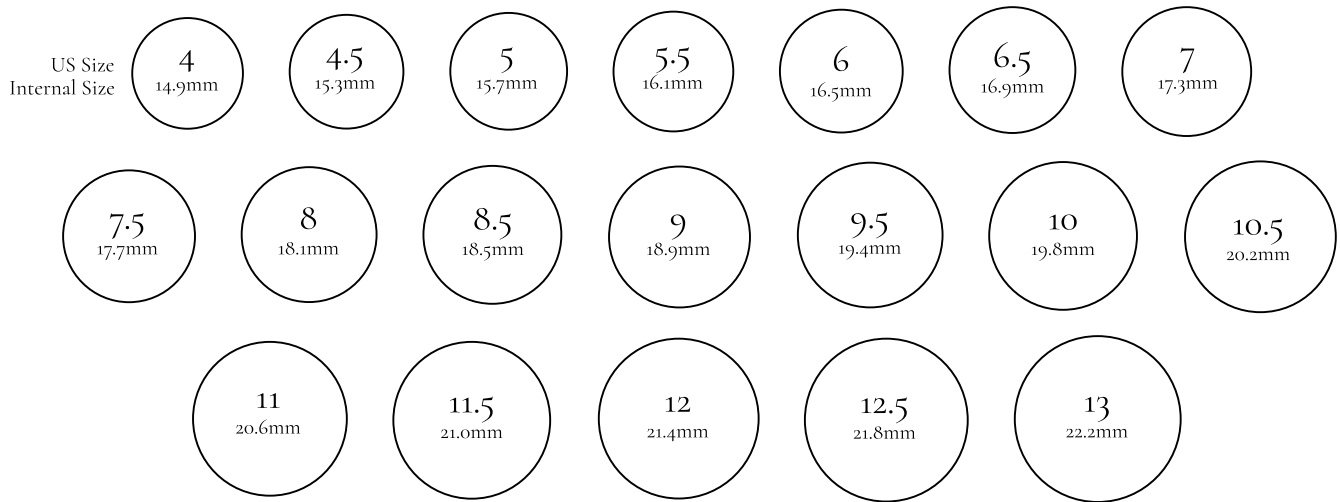

LONDYNELLIOT

RING SIZE GUIDE

This guide will help you find your ring size using 2 options.
 Print this page in 100% on a US letter size paper.
 Use the line below to ensure that the measurements are accurate.

Ring Size Selector

Match any ring you are currently wearing to the sizes below.

Ring Size Ruler

Cut out the ruler below for ring measurement.
 Cut the dotted line and pass the tail end through it for measurement of finger.

Ring Size Conversion Chart

Internal (mm)		14.9	15.3	15.7	16.1	16.5	16.9	17.3	17.7	18.1	18.5	19.0	19.4	19.8	20.2	20.6	21.0	21.4	21.8
EU (mm)		46.8	48	49.3	50.6	51.9	53.1	54.4	55.7	57	58.3	59.5	60.8	62.1	63.4	64.6	65.9	67.2	68.5
UK		H	I	J½	K½	L½	M½	N½	O½	P½	Q½	R½	S½	T½	U½	V½	W½	X½	Z
US		4	4.5	5	5.5	6	6.5	7	7.5	8	8.5	9	9.5	10	10.5	11	11.5	12	12.5